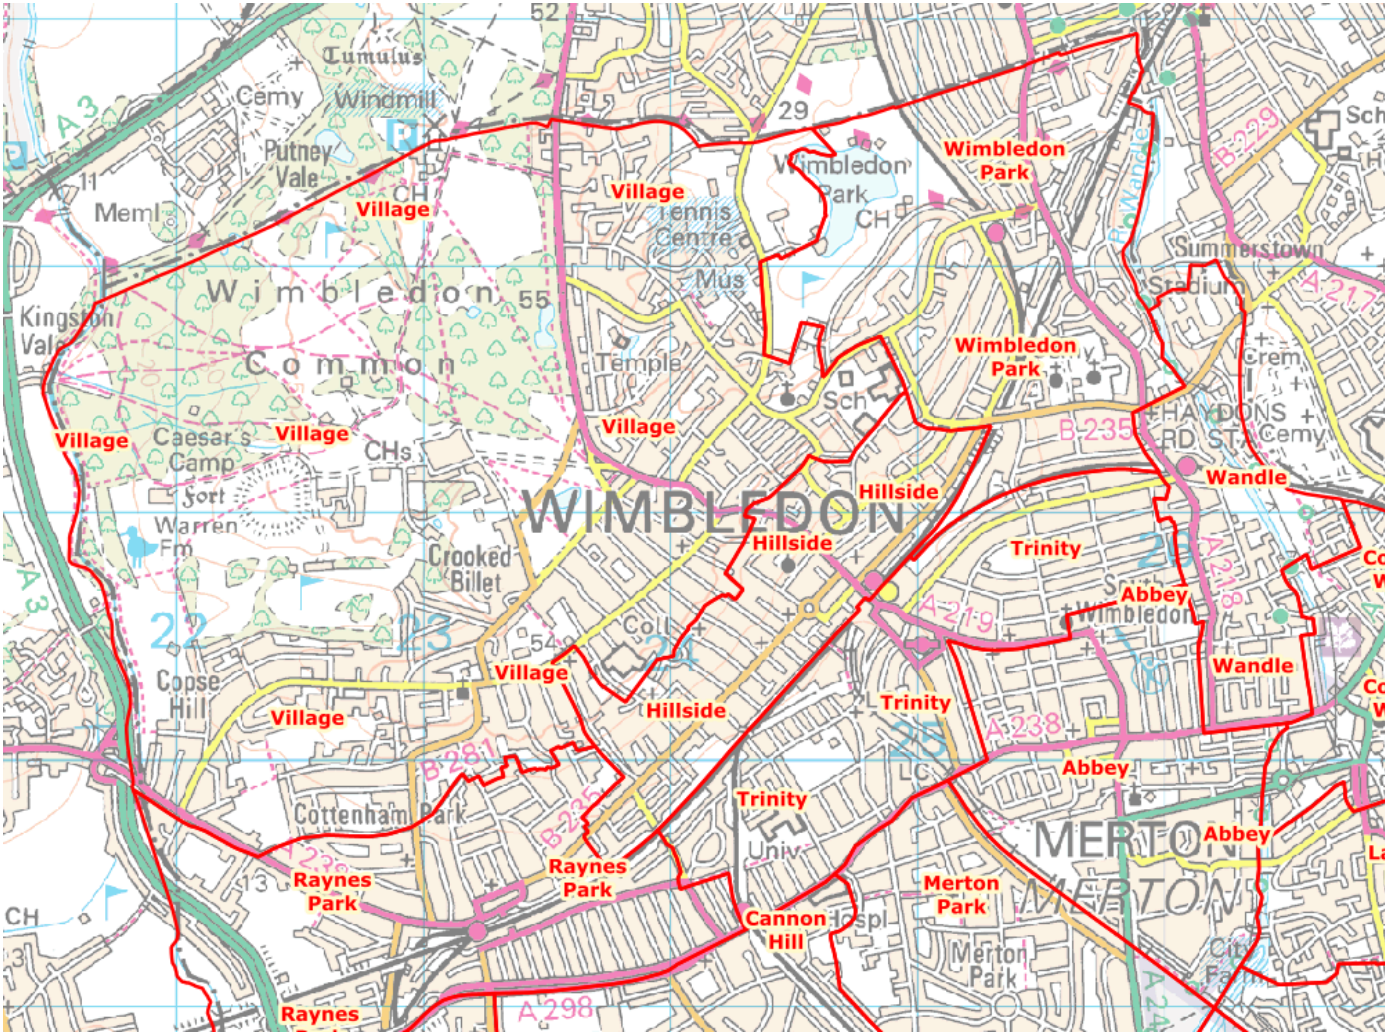

Boundary Changes

Proposals from the Local Government
Boundary Commission for England

Page 23

Wards as they stand

New wards

Main changes to wards

- New Wandle ward
- Dundonald Ward moves to RP and Trinity
- 2 member wards in Wandle, Hillside and Merton Park