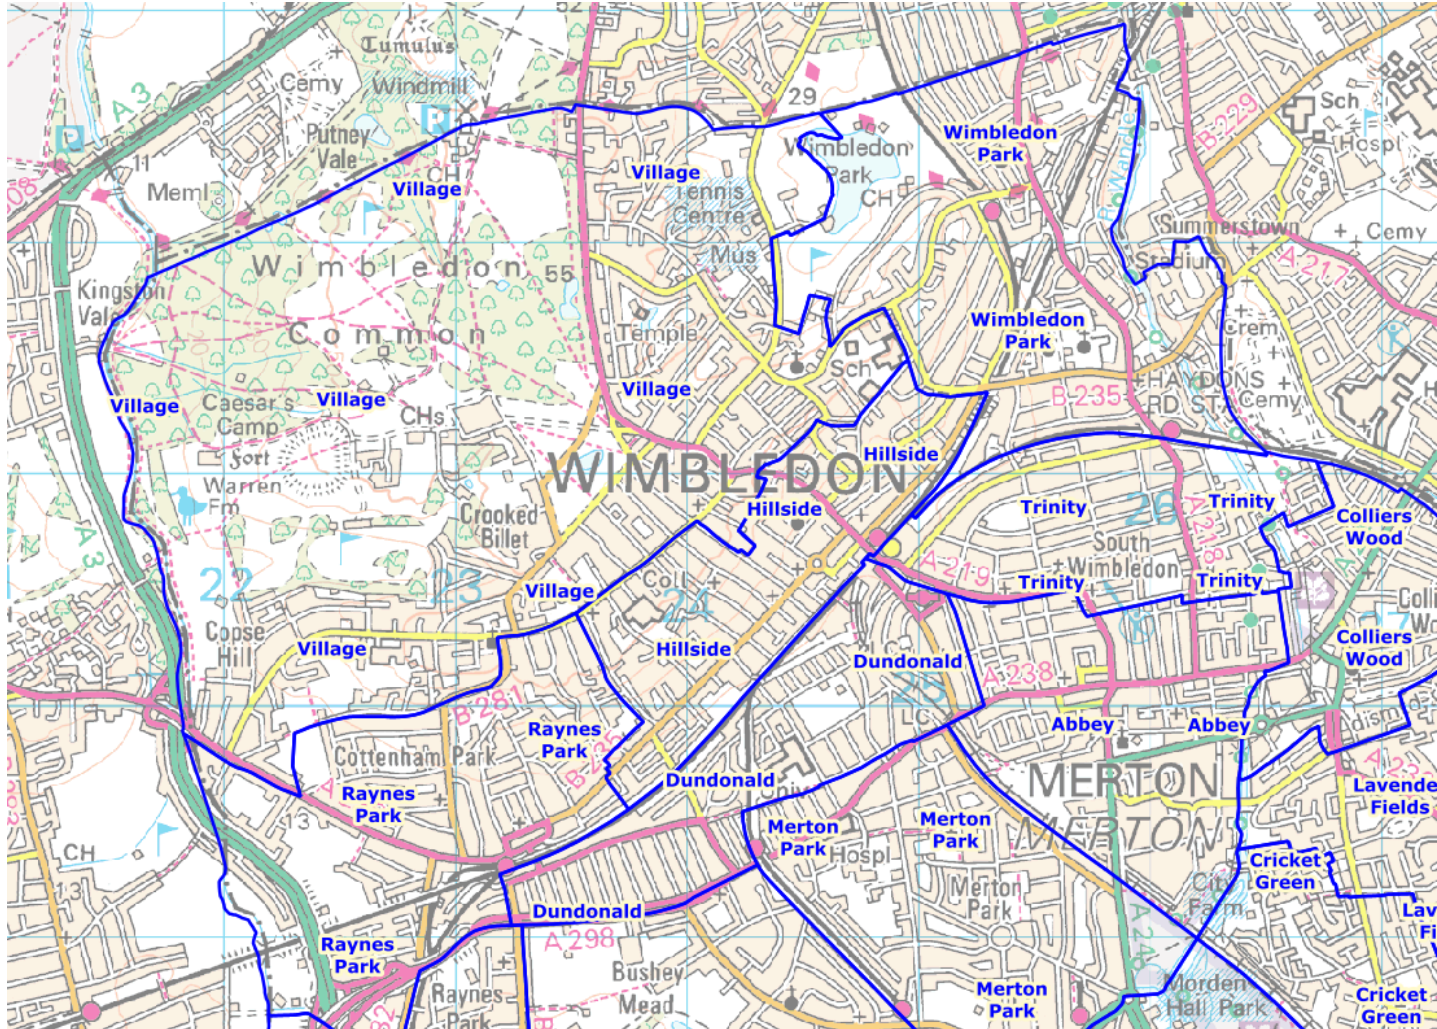

Boundary Changes

Proposals from the Local Government
Boundary Commission for England

Page 23

Wards as they stand

New wards

Main changes to wards

- New Wandle ward
- Dundonald Ward moves to RP and Trinity
- 2 member wards in Wandle, Hillside and Merton Park